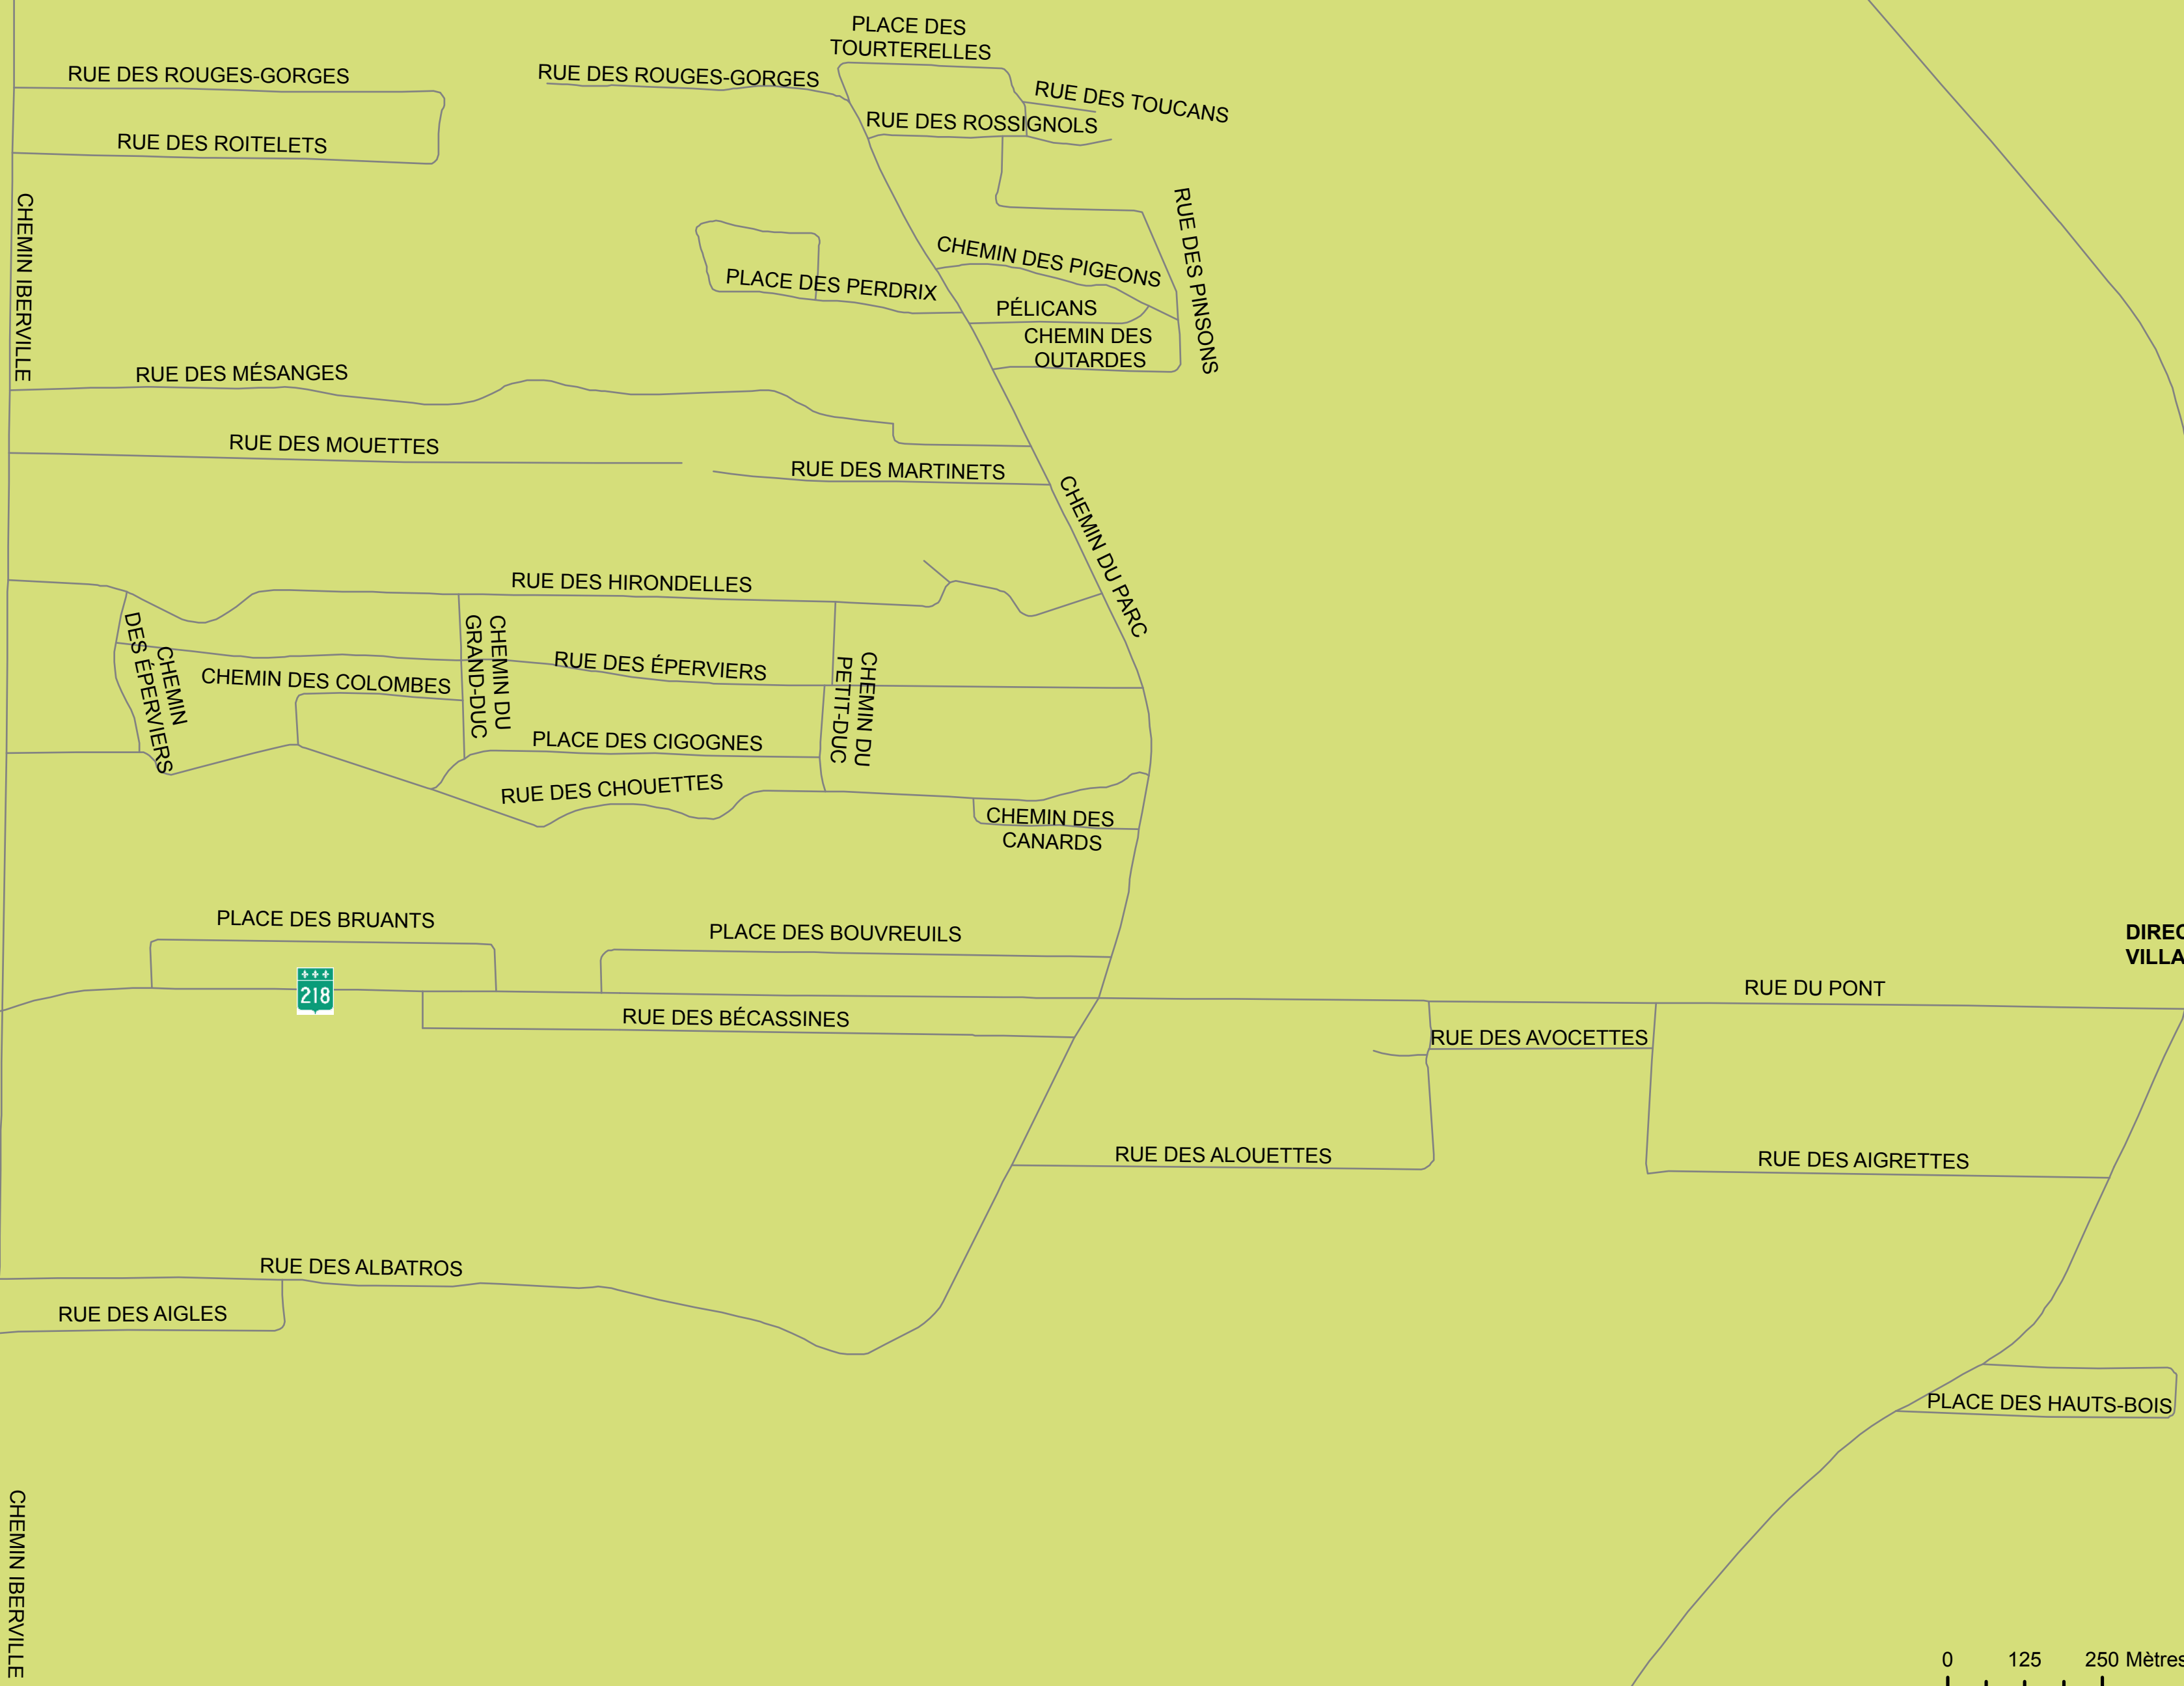

SAINT-LAMBERT-DE-LAUZON

DIRECTION SAINT-GILLES ←

→ DIRECTION VILLAGE

0 125 250 Mètres